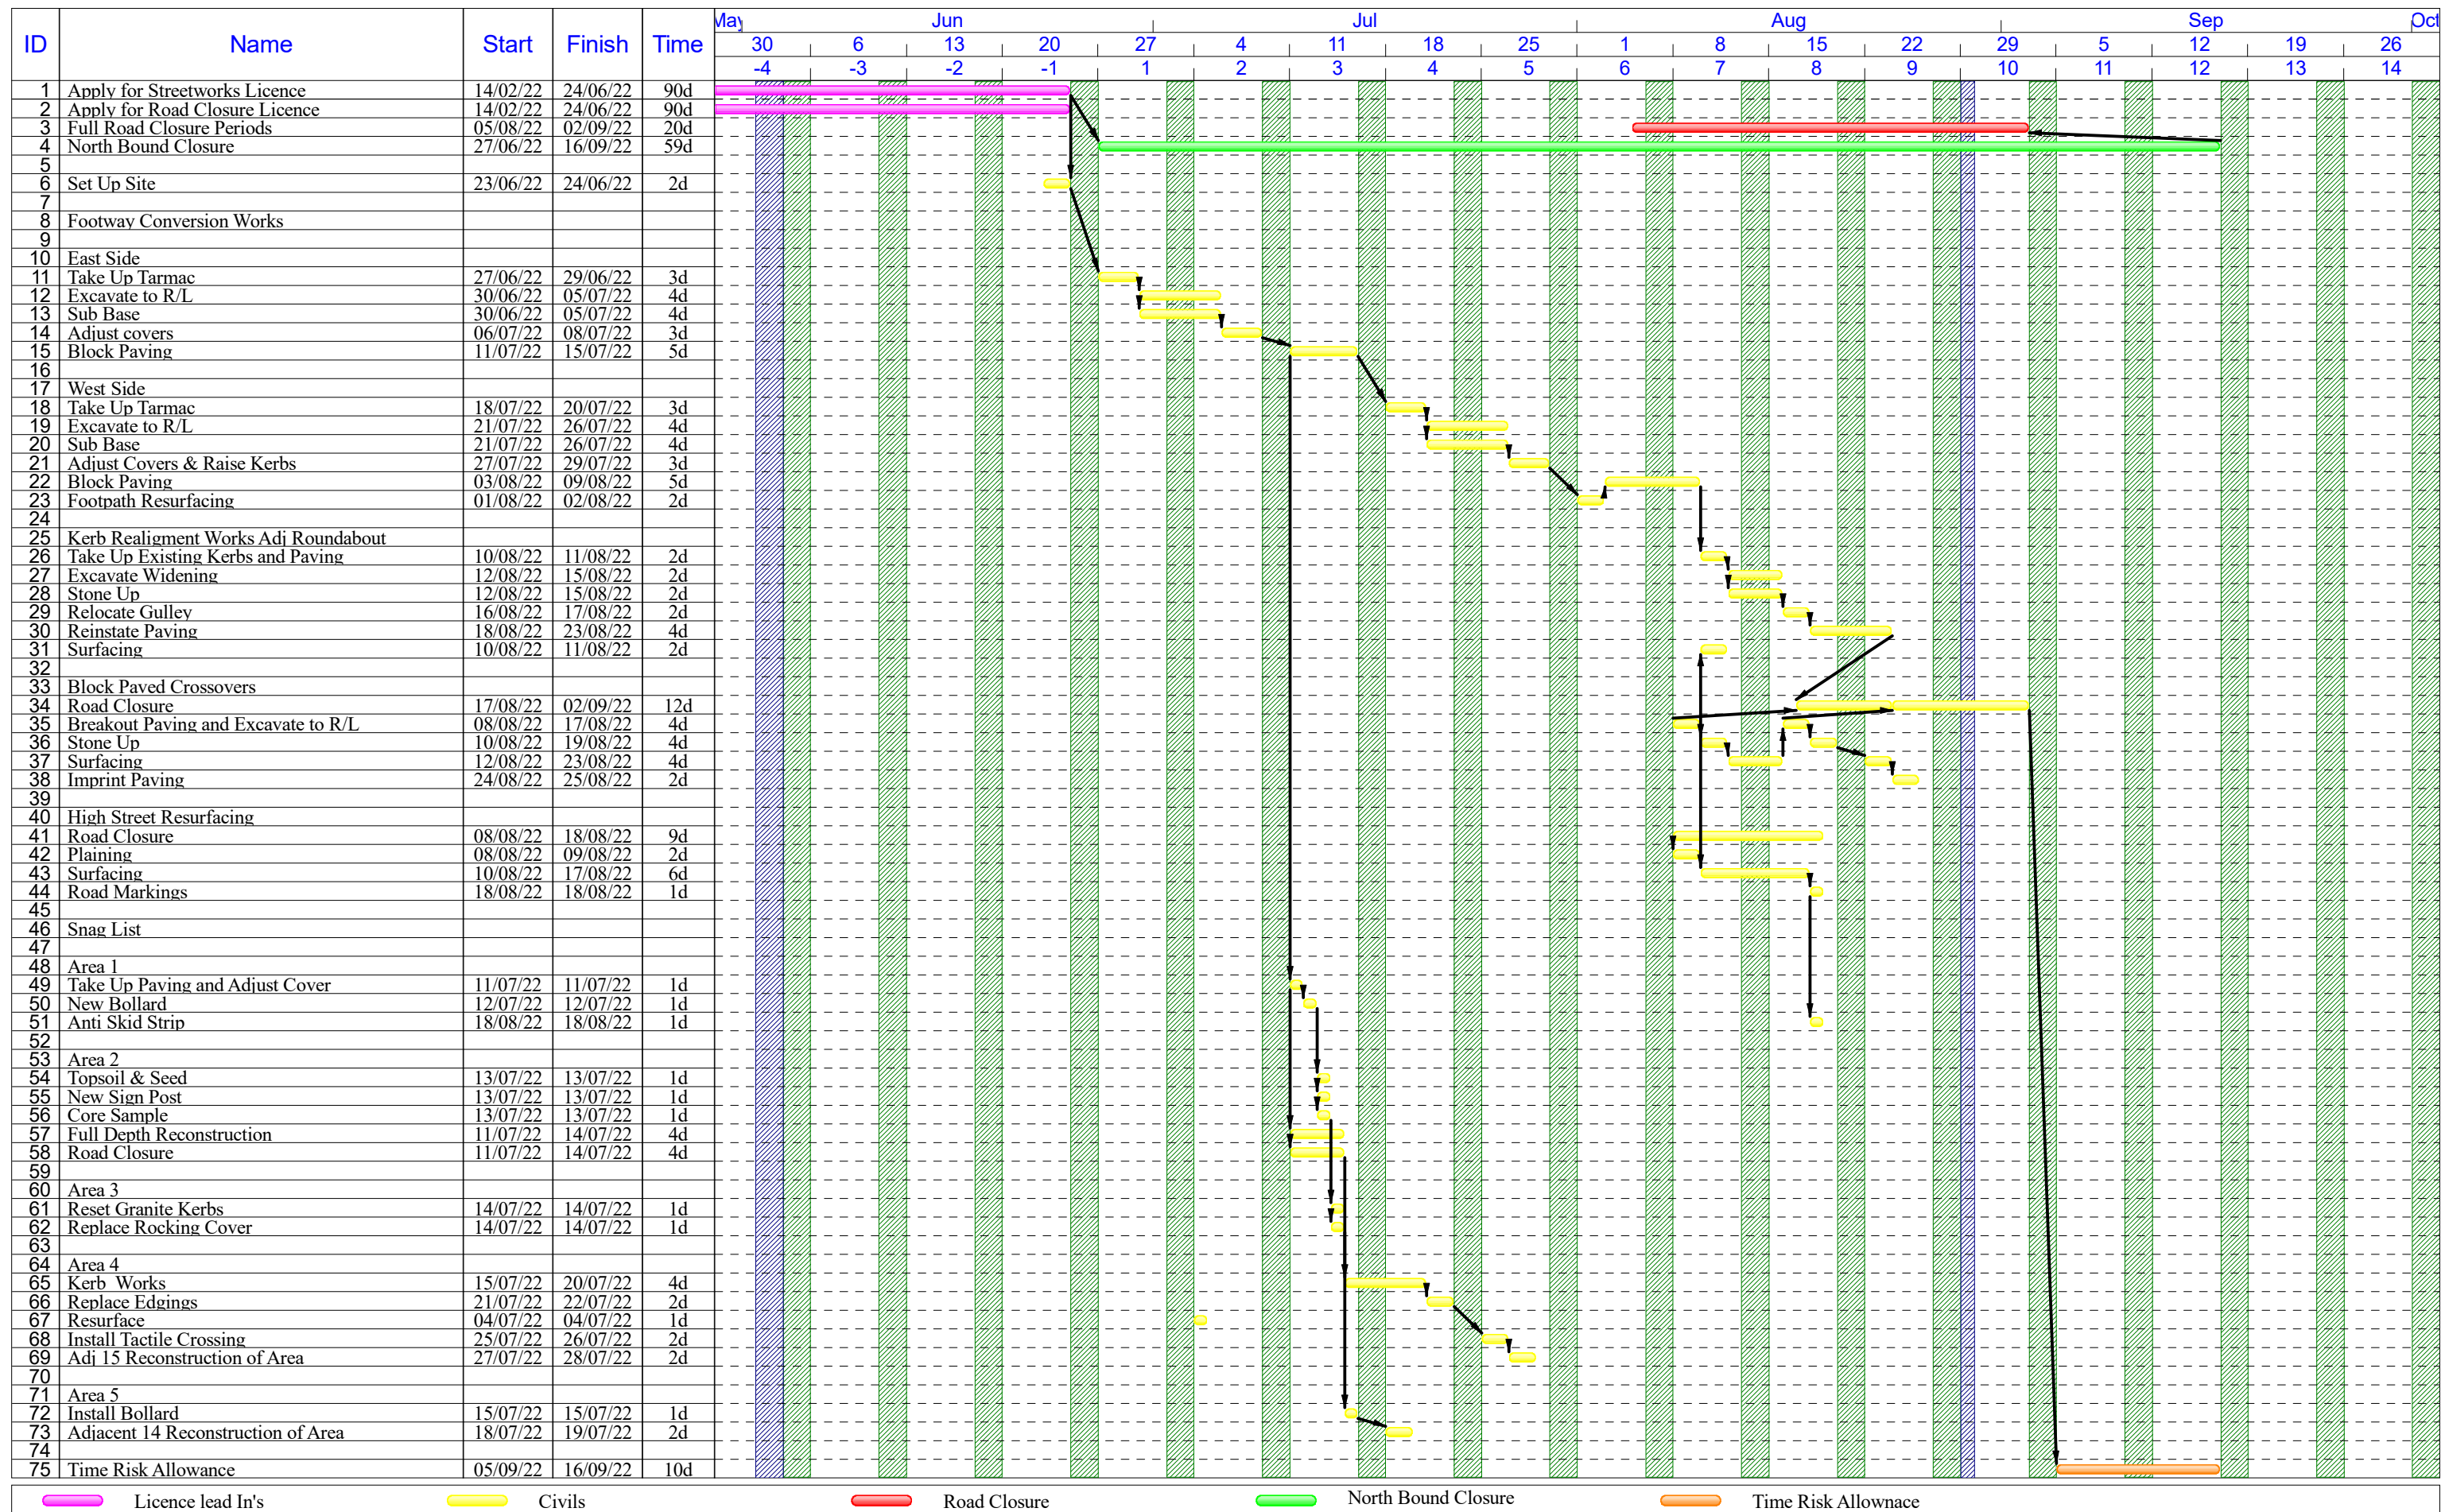

# Horndean S278 Remedials

5120 Rev D

Hope & Clay (Construction) Ltd

█ Licence lead In's     
 █ Civils     
 █ Road Closure     
 █ North Bound Closure     
 █ Time Risk Allowance