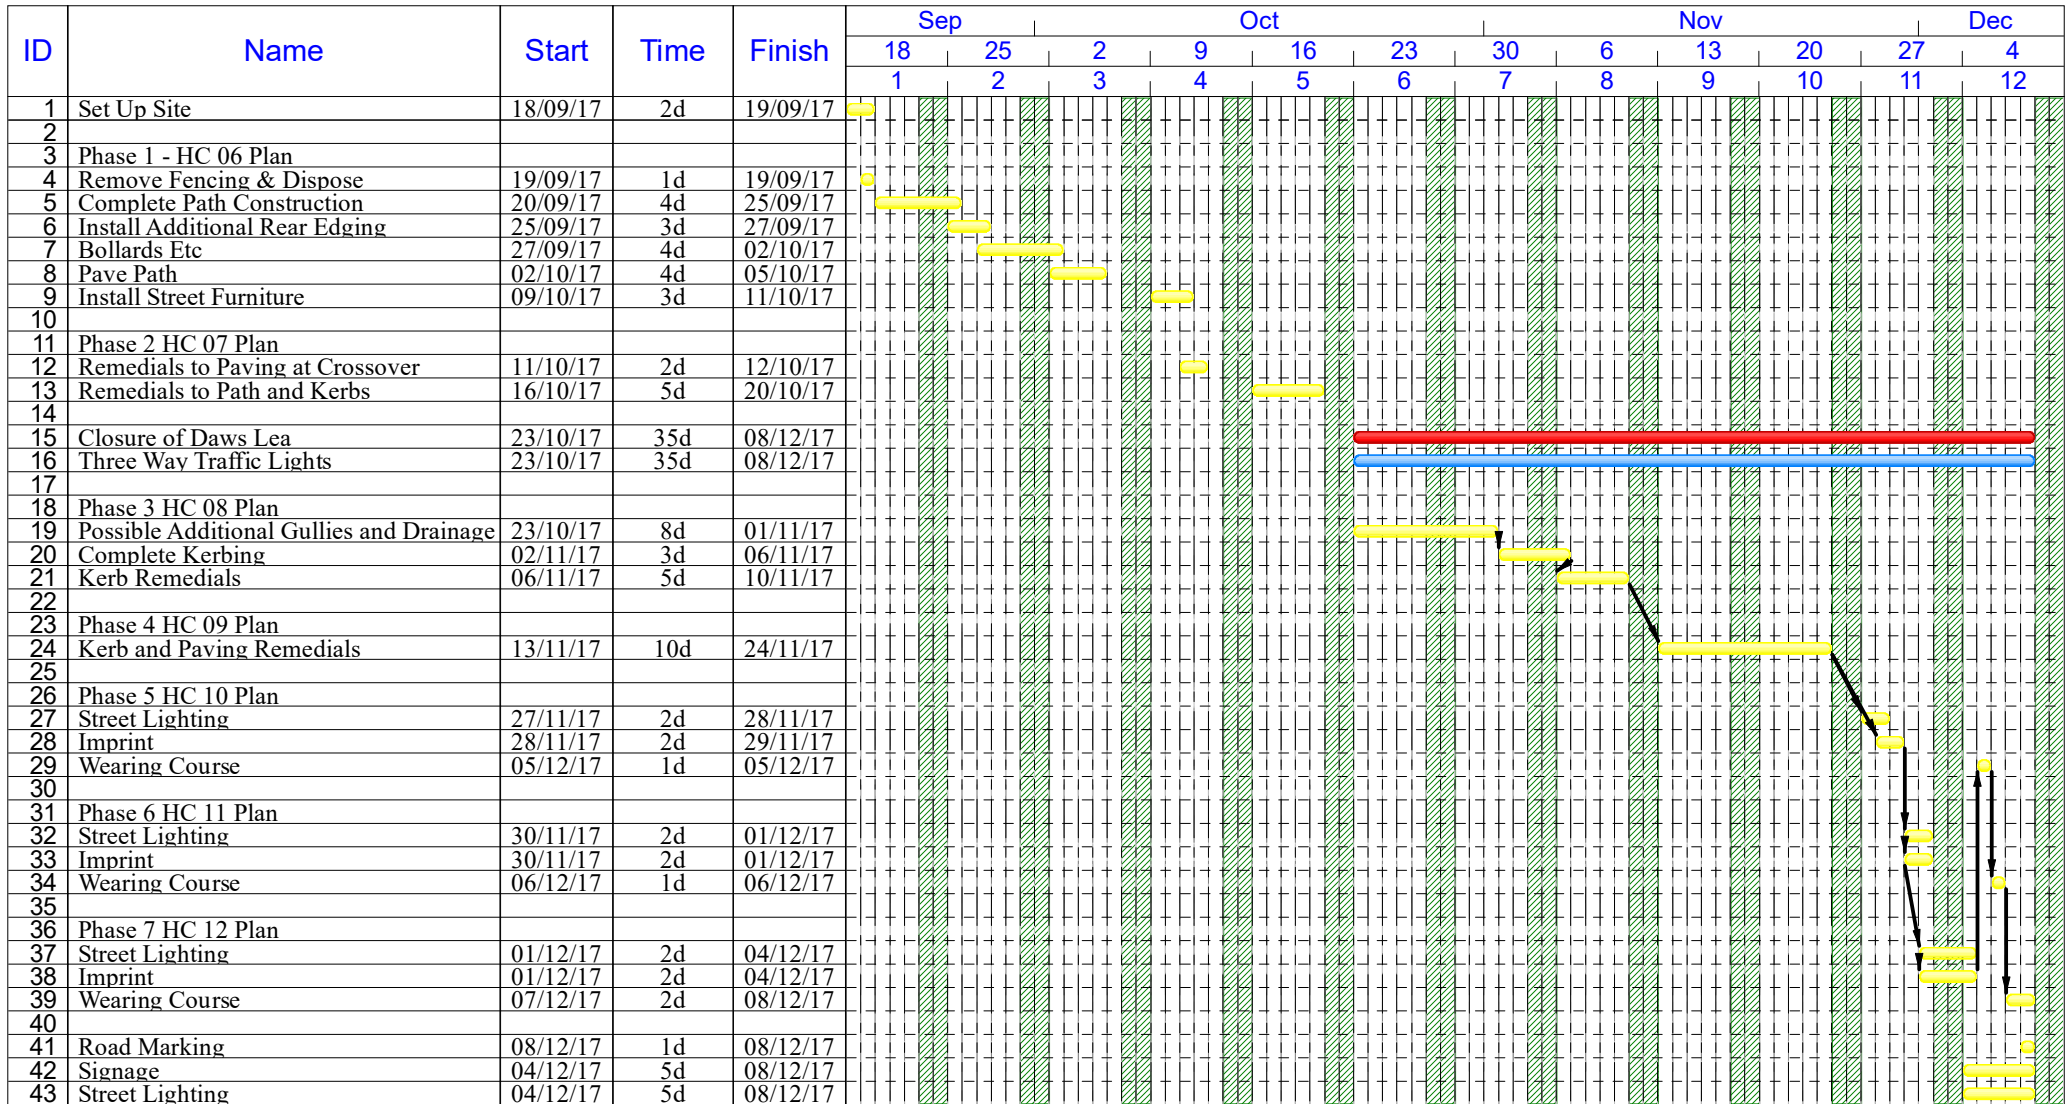

Daws Hill S278 Completion Works

Hope & Clay (Construction) Ltd

26/07/17

Daws Lea Closure

Three Way Traffic Lights 24 Hours Manually Controlled 7:00am-7:00pm