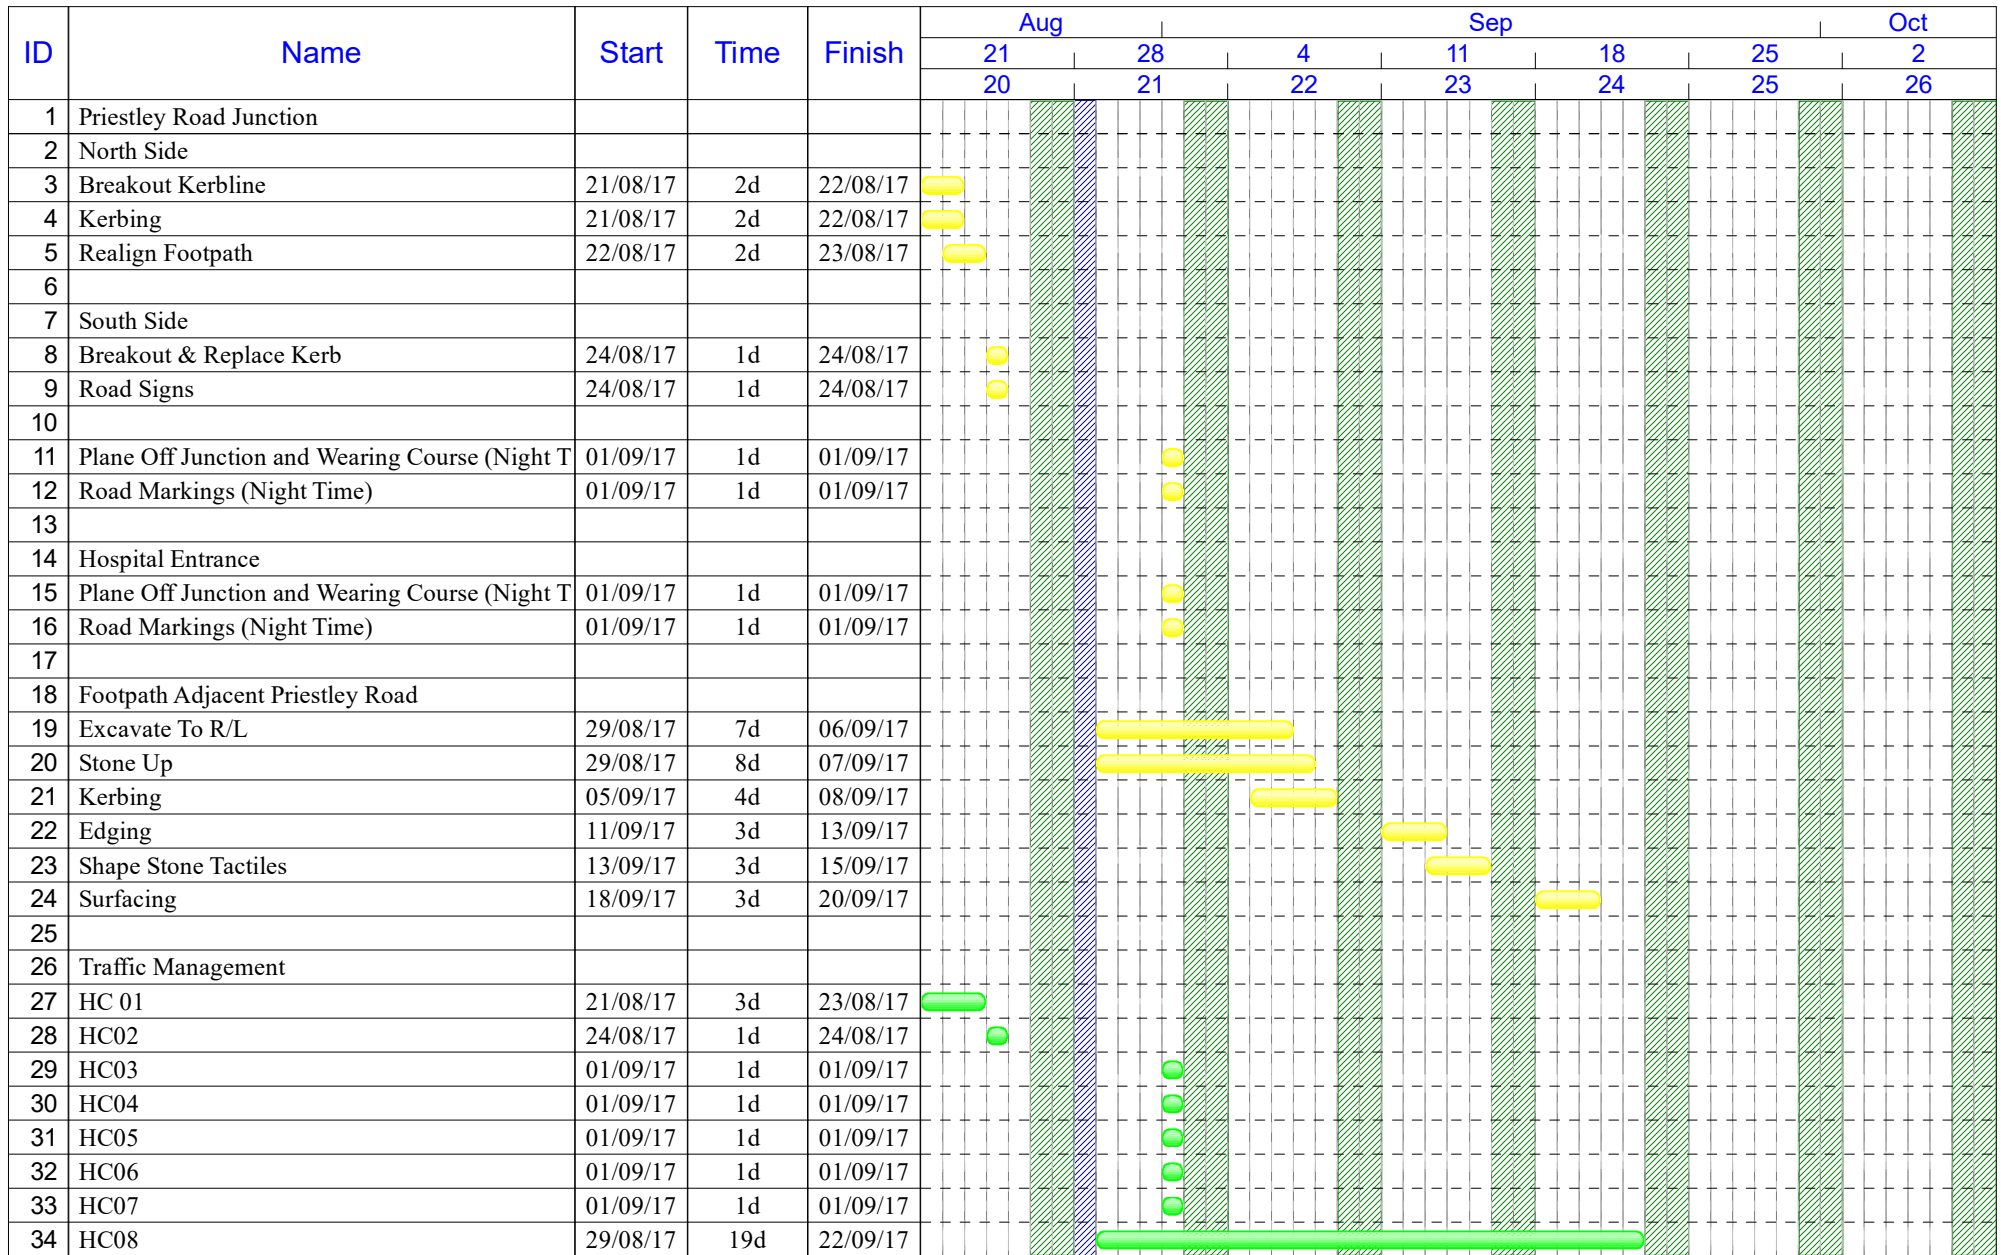

S278
5076
Rev E 11/8/17

Bovis Basingstoke

Hope & Clay (Construction) Ltd

11/08/17

■ TM