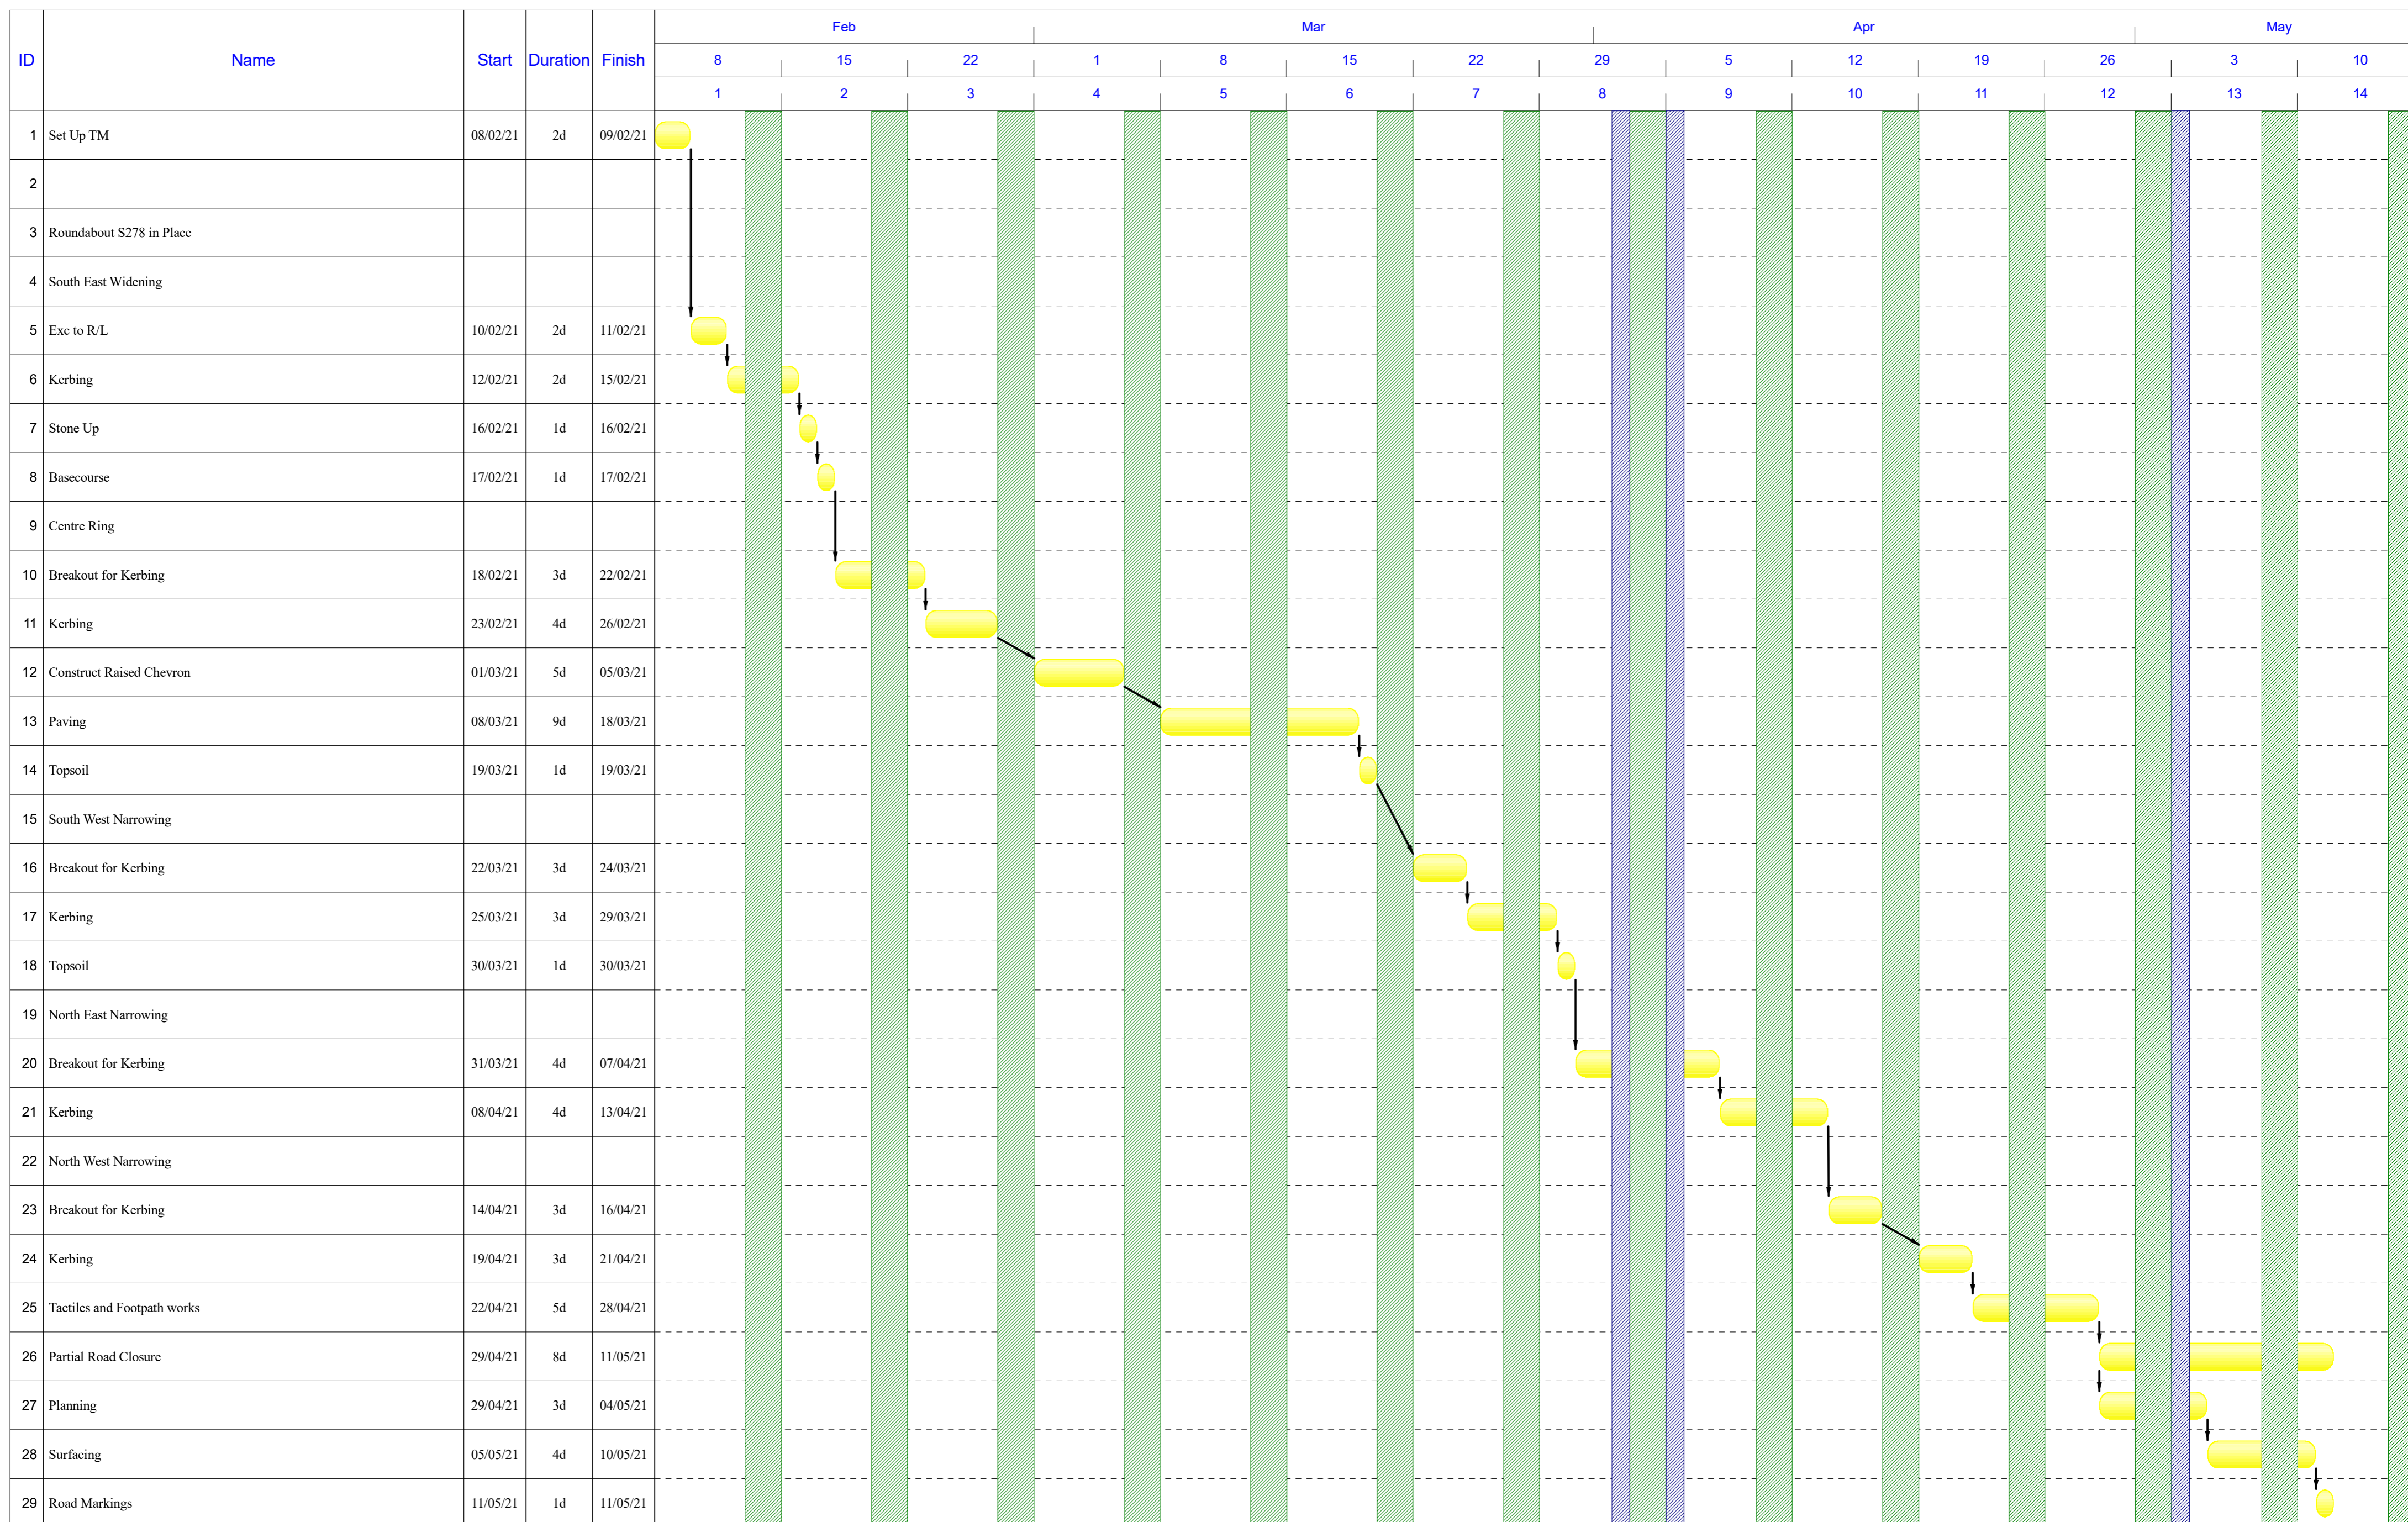

# Dunmore Road, Abingdon

Hope & Clay (Construction) Ltd

Construction 5107

★ Possible Alternative Start